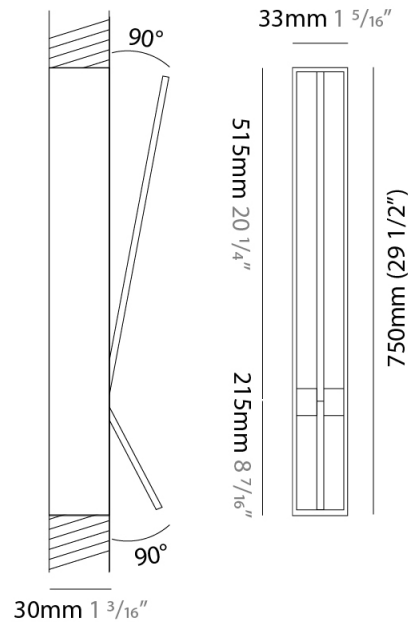

GENERAL

Series: Spillo
 Subseries: Spillo 2 Rod
 Brand: Icone
 Division: Design
 Mounting Type: Recessed
 Mounting Location: Wall
 Subcategory: Ambient

PHYSICAL

Shape: Rectangle
 Width (mm): 33
 Width (in): 1 ⁵/₁₆
 Height (mm): 750
 Height (in): 29 ¹/₂
 Min. Recessing Depth (mm): 30
 Min. Recessing Depth (in): 1 ³/₁₆
 Light Distribution: Adjustable
[Fixture Finish: WHI / BLK / CHR / BGD](#)
 Fixture Material: Brass

LED

[Color Temperature \(°K\): 2700 / 3000](#)
 Nominal Lumen (lm): 770
 CRI: >90 CRI
 Lamp Life (hrs): 50000

OPTICAL

Adjustability: Tilt 90°

RATINGS AND CERTIFICATIONS

Certified By: Certified for North American Standards
 IP rating: IP20

GENERAL

Series: Spillo
 Subseries: Spillo 2 Rod
 Brand: Icone
 Division: Design
 Mounting Type: Recessed
 Mounting Location: Wall
 Subcategory: Ambient

PHYSICAL

Shape: Rectangle
 Width (mm): 33
 Width (in): 1 5/16
 Height (mm): 1150
 Height (in): 45 1/4
 Min. Recessing Depth (mm): 30
 Min. Recessing Depth (in): 1 3/16
 Light Distribution: Adjustable
 Fixture Finish: WHI / BLK / CHR / BGD
 Fixture Material: Brass