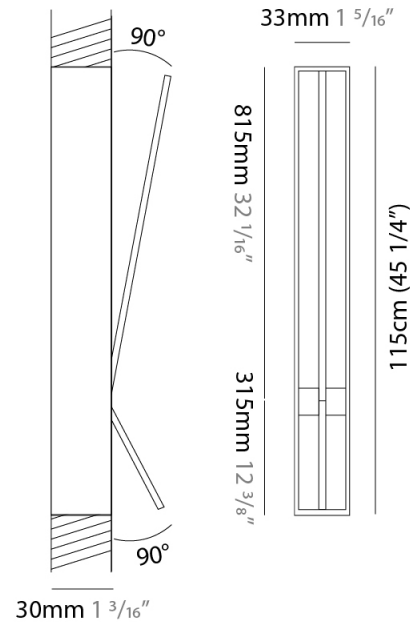

GENERAL

Series: Spillo
 Subseries: Spillo 2 Rod
 Brand: Icone
 Division: Design
 Mounting Type: Recessed
 Mounting Location: Wall
 Subcategory: Ambient

PHYSICAL

Shape: Rectangle
 Width (mm): 33
 Width (in): 1 ⁵/₁₆
 Height (mm): 750
 Height (in): 29 ¹/₂
 Min. Recessing Depth (mm): 30
 Min. Recessing Depth (in): 1 ³/₁₆
 Light Distribution: Adjustable
[Fixture Finish: WHI / BLK / CHR / BGD](#)
 Fixture Material: Brass

LED

[Color Temperature \(°K\): 2700 / 3000](#)
 Nominal Lumen (lm): 770
 CRI: >90 CRI
 Lamp Life (hrs): 50000

OPTICAL

Adjustability: Tilt 90°

RATINGS AND CERTIFICATIONS

Certified By: Certified for North American Standards
 IP rating: IP20

GENERAL

Series: Spillo
 Subseries: Spillo 2 Rod
 Brand: Icone
 Division: Design
 Mounting Type: Recessed
 Mounting Location: Wall
 Subcategory: Ambient

PHYSICAL

Shape: Rectangle
 Width (mm): 33
 Width (in): 1 5/16
 Height (mm): 1150
 Height (in): 45 1/4
 Min. Recessing Depth (mm): 30
 Min. Recessing Depth (in): 1 3/16
 Light Distribution: Adjustable
 Fixture Finish: WHI / BLK / CHR / BGD
 Fixture Material: Brass

LED

Color Temperature (°K): 2700 / 3000
 Nominal Lumen (lm): 1210
 CRI: >90 CRI
 Lamp Life (hrs): 50000

OPTICAL

Adjustability: Tilt 90°

RATINGS AND CERTIFICATIONS

Certified By: Certified for North American Standards
 IP rating: IP20